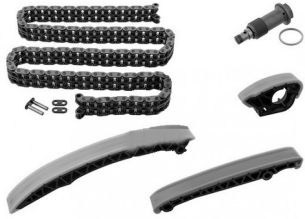

OEM NO

A6400500111S4

COMPATIBLE VEHICLES

903-906-211-169 611-646-640 A6400500211

BL-1190

TIMING CHAIN SET

OEM NO

A6400500111S1